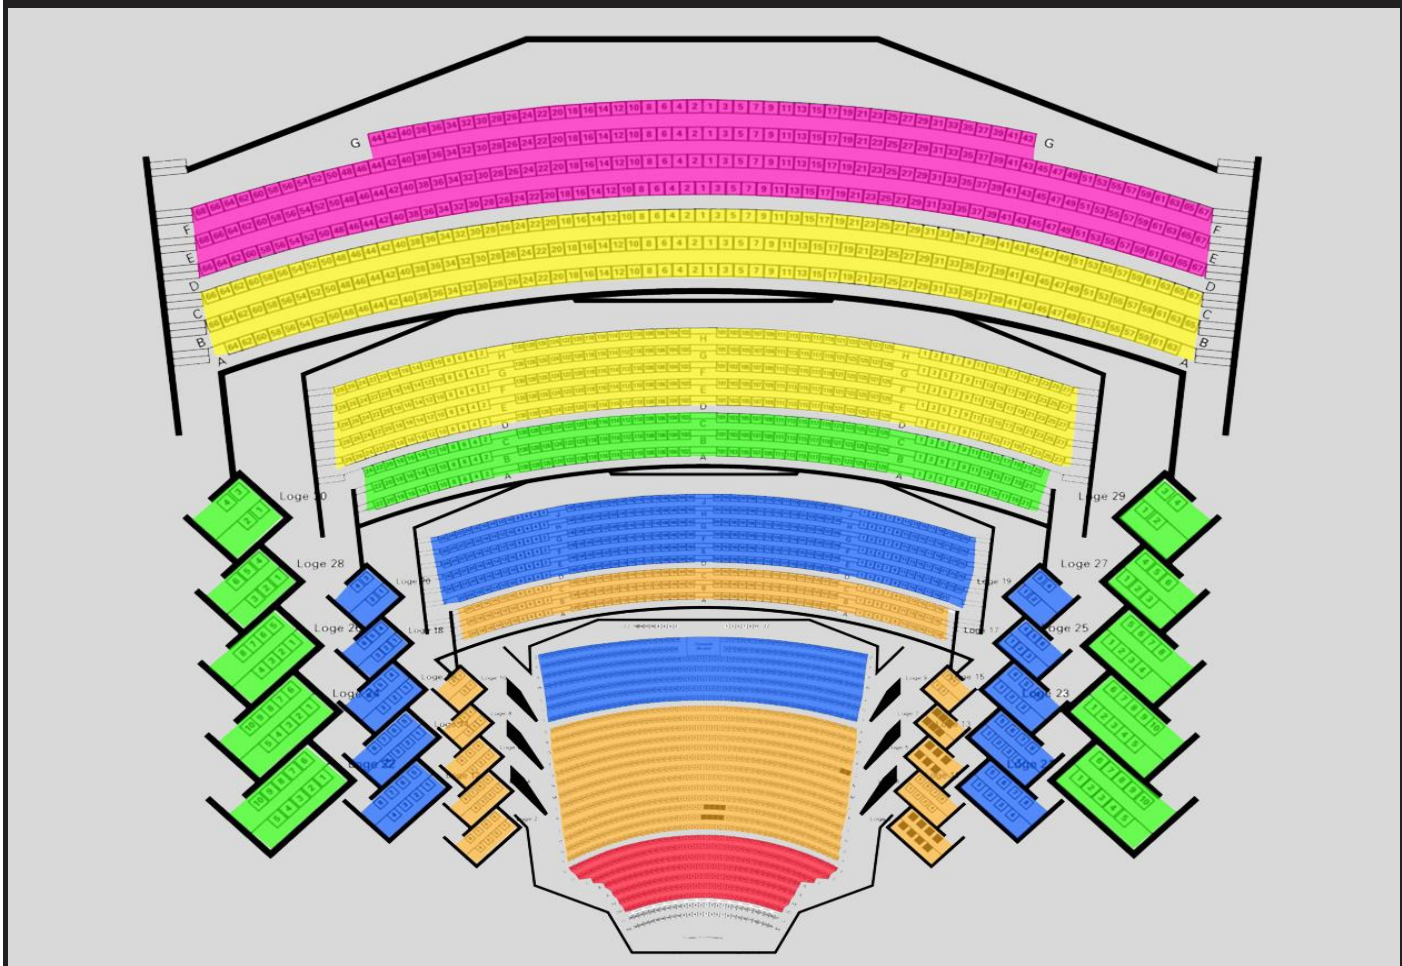

GROUP PRICES

DAY	DATE	TIME	Price level 1	Price level 2	Price level 3	Price level 4	Price level 5	Price level 6
			REGULAR PRICES					
			$118,55	$102,95	$87,35	$71,75	$59,85	$44,25
Tuesday	17-Mar-20	8:00 PM	$118,55	$88,90	$75,65	$60,90	$52,05	$44,25
Wednesday	18-Mar-20	8:00 PM	$118,55	$88,90	$75,65	$60,90	$52,05	$44,25
Thursday	19-Mar-20	8:00 PM	$118,55	$88,90	$75,65	$60,90	$52,05	$44,25
Friday	20-Mar-20	8:00 PM	$118,55	$88,90	$75,65	$60,90	$52,05	$44,25
Saturday	21-Mar-20	2:00 PM	$118,55	$102,40	$86,90	$69,90	$59,55	$44,25
Saturday	21-Mar-20	8:00 PM	$118,55	$102,40	$86,90	$69,90	$59,55	$44,25
Sunday	22-Mar-20	2:00 PM	$118,55	$88,90	$75,65	$60,90	$52,05	$44,25
Sunday	22-Mar-20	7:30 PM	$118,55	$88,90	$75,65	$60,90	$52,05	$44,25

MAP

All prices include taxes and service fees (Shipping and Handling not included).

For further information, please contact us at 514-925-2561 or 1-866-365-7469

Discount does not apply on these performances